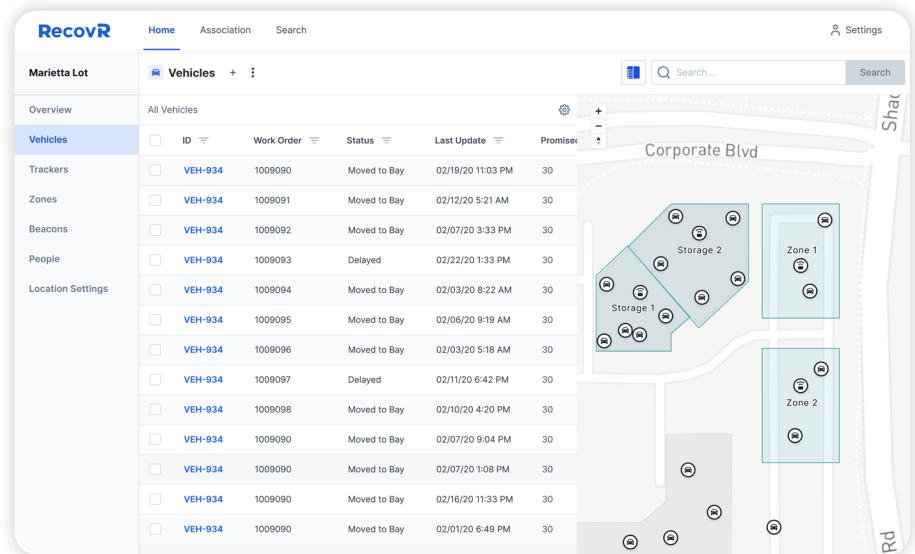

### Free Car Lot Management System

Monitor real-time vehicle location on your lot using our web and mobile apps.

- **Operations** - Enhance efficiency from arrival to showroom, eliminate disconnects between departments.
- **Sales** - Speed up the sales process by equipping sales people with our intuitive mobile tools/apps for quick guidance to customers' desired vehicle.
- **Inventory** - Reconcile and resolve discrepancies and know where all vehicles are located across lots and locations. Search, filter and locate any cars.
- **Integrations** - Optional integration with your Dealer Management Systems (DMS) and flooring software is available to provide all data on a single screen.
- **Customer Satisfaction** - Improve CSI and social media reviews by getting customers what they want, faster.