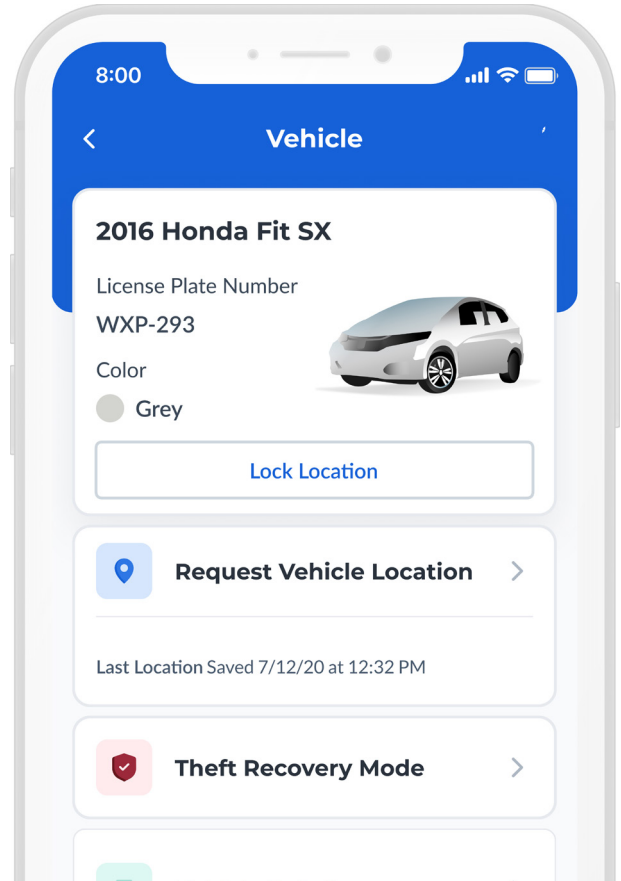

### Free Car Lot Management System

Monitor real-time vehicle location on your lot using our web and mobile apps.

- **Operations** - Enhance efficiency from arrival to showroom, eliminate disconnects between departments.
- **Sales** - Speed up the sales process by equipping sales people with our intuitive mobile tools/apps for quick guidance to customers' desired vehicle.
- **Inventory** - Reconcile and resolve discrepancies and know where all vehicles are located across lots and locations. Search, filter and locate any cars.
- **Integrations** - Optional integration with your Dealer Management Systems (DMS) and flooring software is available to provide all data on a single screen.
- **Customer Satisfaction** - Improve CSI and social media reviews by getting customers what they want, faster.

# Car theft recovery system

Unlock additional revenue during F&I by upselling end-customers on our stolen vehicle recovery service.

- **Theft recovery** - Customers can use the mobile app to provide a simple link for law enforcement to find their stolen vehicle.
- **Vehicle location** - Your customers can monitor vehicle location on the mobile app to locate their car for any reason they wish, and be alerted if it moves.
- **Other benefits** - Customers enjoy guaranteed privacy, possible insurance discounts, and up to \$6000 in cash benefits if the car is not recovered.