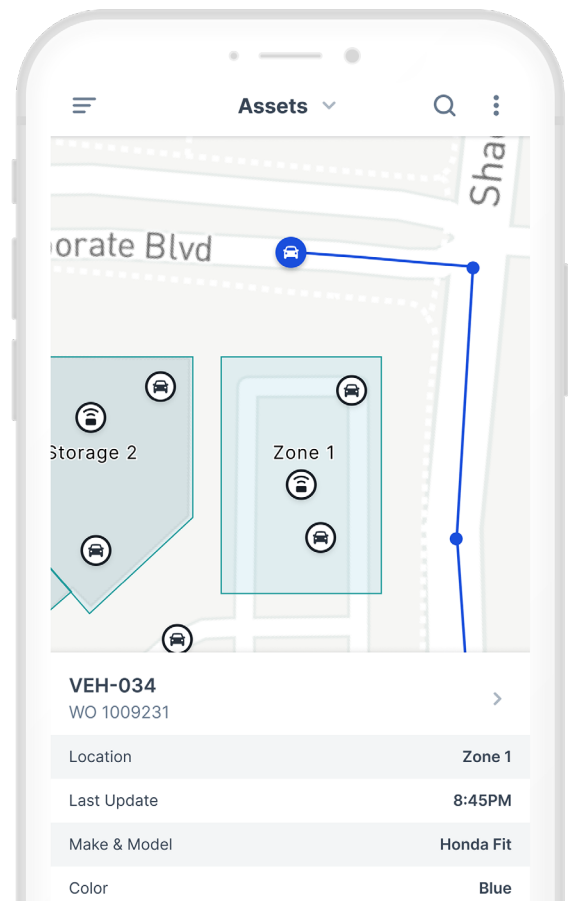

The **2-in-1 Solution** for Maximizing Lot Efficiency and F&I Revenue

1 FOR YOU

Free Car Lot Management System

Monitor real-time vehicle location on your lot using our web and mobile apps.

- **Operations** - Enhance efficiency from arrival to showroom, eliminate disconnects between departments.
- **Sales** - Speed up the sales process by equipping sales people with our intuitive mobile tools/apps for quick guidance to customers' desired vehicle.
- **Inventory** - Reconcile and resolve discrepancies and know where all vehicles are located across lots and locations. Search, filter and locate any cars.
- **Integrations** - Optional integration with your Dealer Management Systems (DMS) and flooring software is available to provide all data on a single screen.
- **Customer Satisfaction** - Improve CSI and social media reviews by getting customers what they want, faster.

All at ZERO upfront cost!